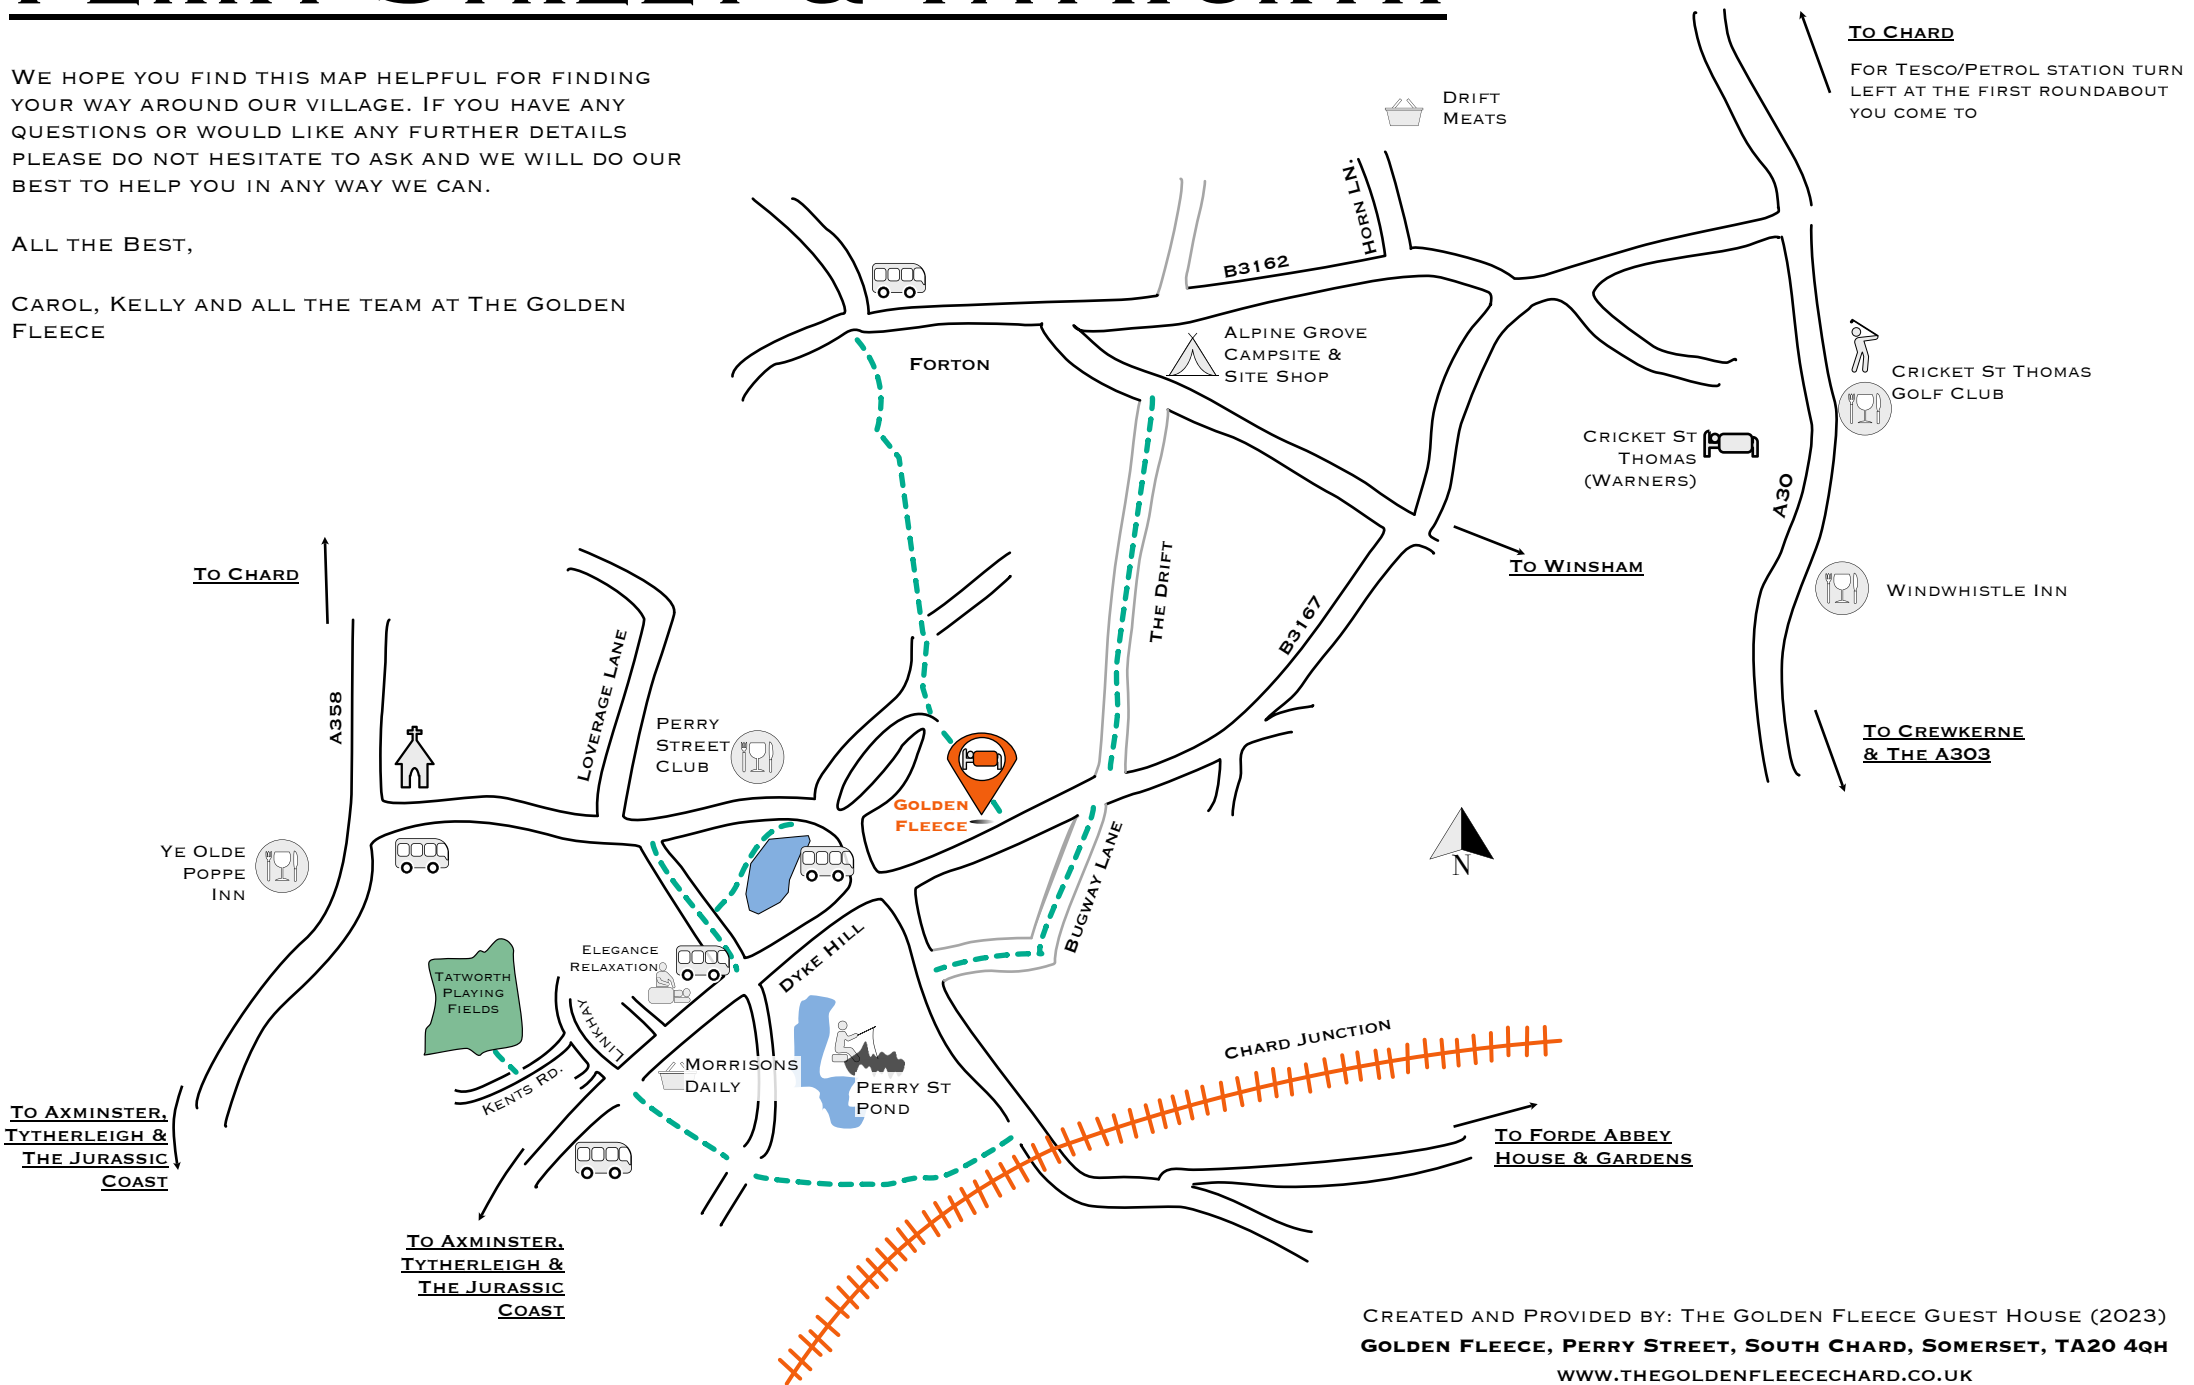

PERRY STREET & TATWORTH

WE HOPE YOU FIND THIS MAP HELPFUL FOR FINDING YOUR WAY AROUND OUR VILLAGE. IF YOU HAVE ANY QUESTIONS OR WOULD LIKE ANY FURTHER DETAILS PLEASE DO NOT HESITATE TO ASK AND WE WILL DO OUR BEST TO HELP YOU IN ANY WAY WE CAN.

ALL THE BEST,
CAROL, KELLY AND ALL THE TEAM AT THE GOLDEN FLEECE

TO CHARD
FOR TESCO/PETROL STATION TURN LEFT AT THE FIRST ROUNDABOUT YOU COME TO

CRICKET ST THOMAS GOLF CLUB

WINDWHISTLE INN

TO CREWKERNE & THE A303

TO WINSHAM

TO CHARD

TO AXMINSTER, TYTHERLEIGH & THE JURASSIC COAST

TO AXMINSTER, TYTHERLEIGH & THE JURASSIC COAST

TO FORDE ABBEY HOUSE & GARDENS

CREATED AND PROVIDED BY: THE GOLDEN FLEECE GUEST HOUSE (2023)
GOLDEN FLEECE, PERRY STREET, SOUTH CHARD, SOMERSET, TA20 4QH
WWW.THEGOLDENFLEECECHARD.CO.UK
EMAIL: CAROL@THEGOLDENFLEECECHARD.CO.UK
TEL: 01460220285/07484537881